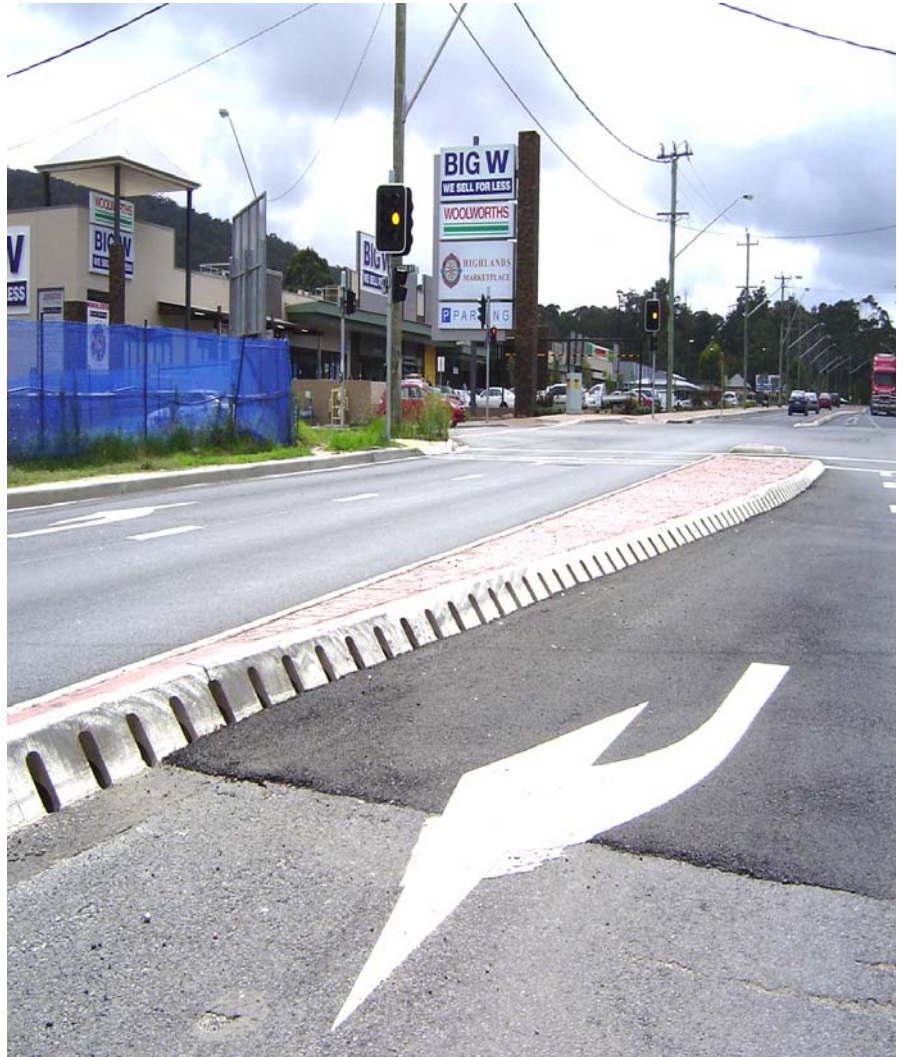

## Old Hume Highway, Mittagong

*The Highlands Marketplace, situated on the Old Hume Highway, opened in 2007 and is home to Woolworths Supermarket, Big W and 35 specialty stores. The Centre is the principle fresh food, fashion and service outlet for the Southern Highlands communities.*

*Recently completed remediation road works on the highway, has allowed the NSW Roads and Traffic Authority (RTA) to select ACO's KerbDrain surface drainage system along the median strip to improve the roadwork surrounding the shopping centre.*

*Unlike conventional kerb and gutter systems, KerbDrain transforms kerbs into continuous inlet structures with minimal excavation. The project showcases over 150 metres of KerbDrain in the super elevated section of the highway, where in some locations; units are assembled to tight radii near turning bays subject to regular accidental wheel contact.*